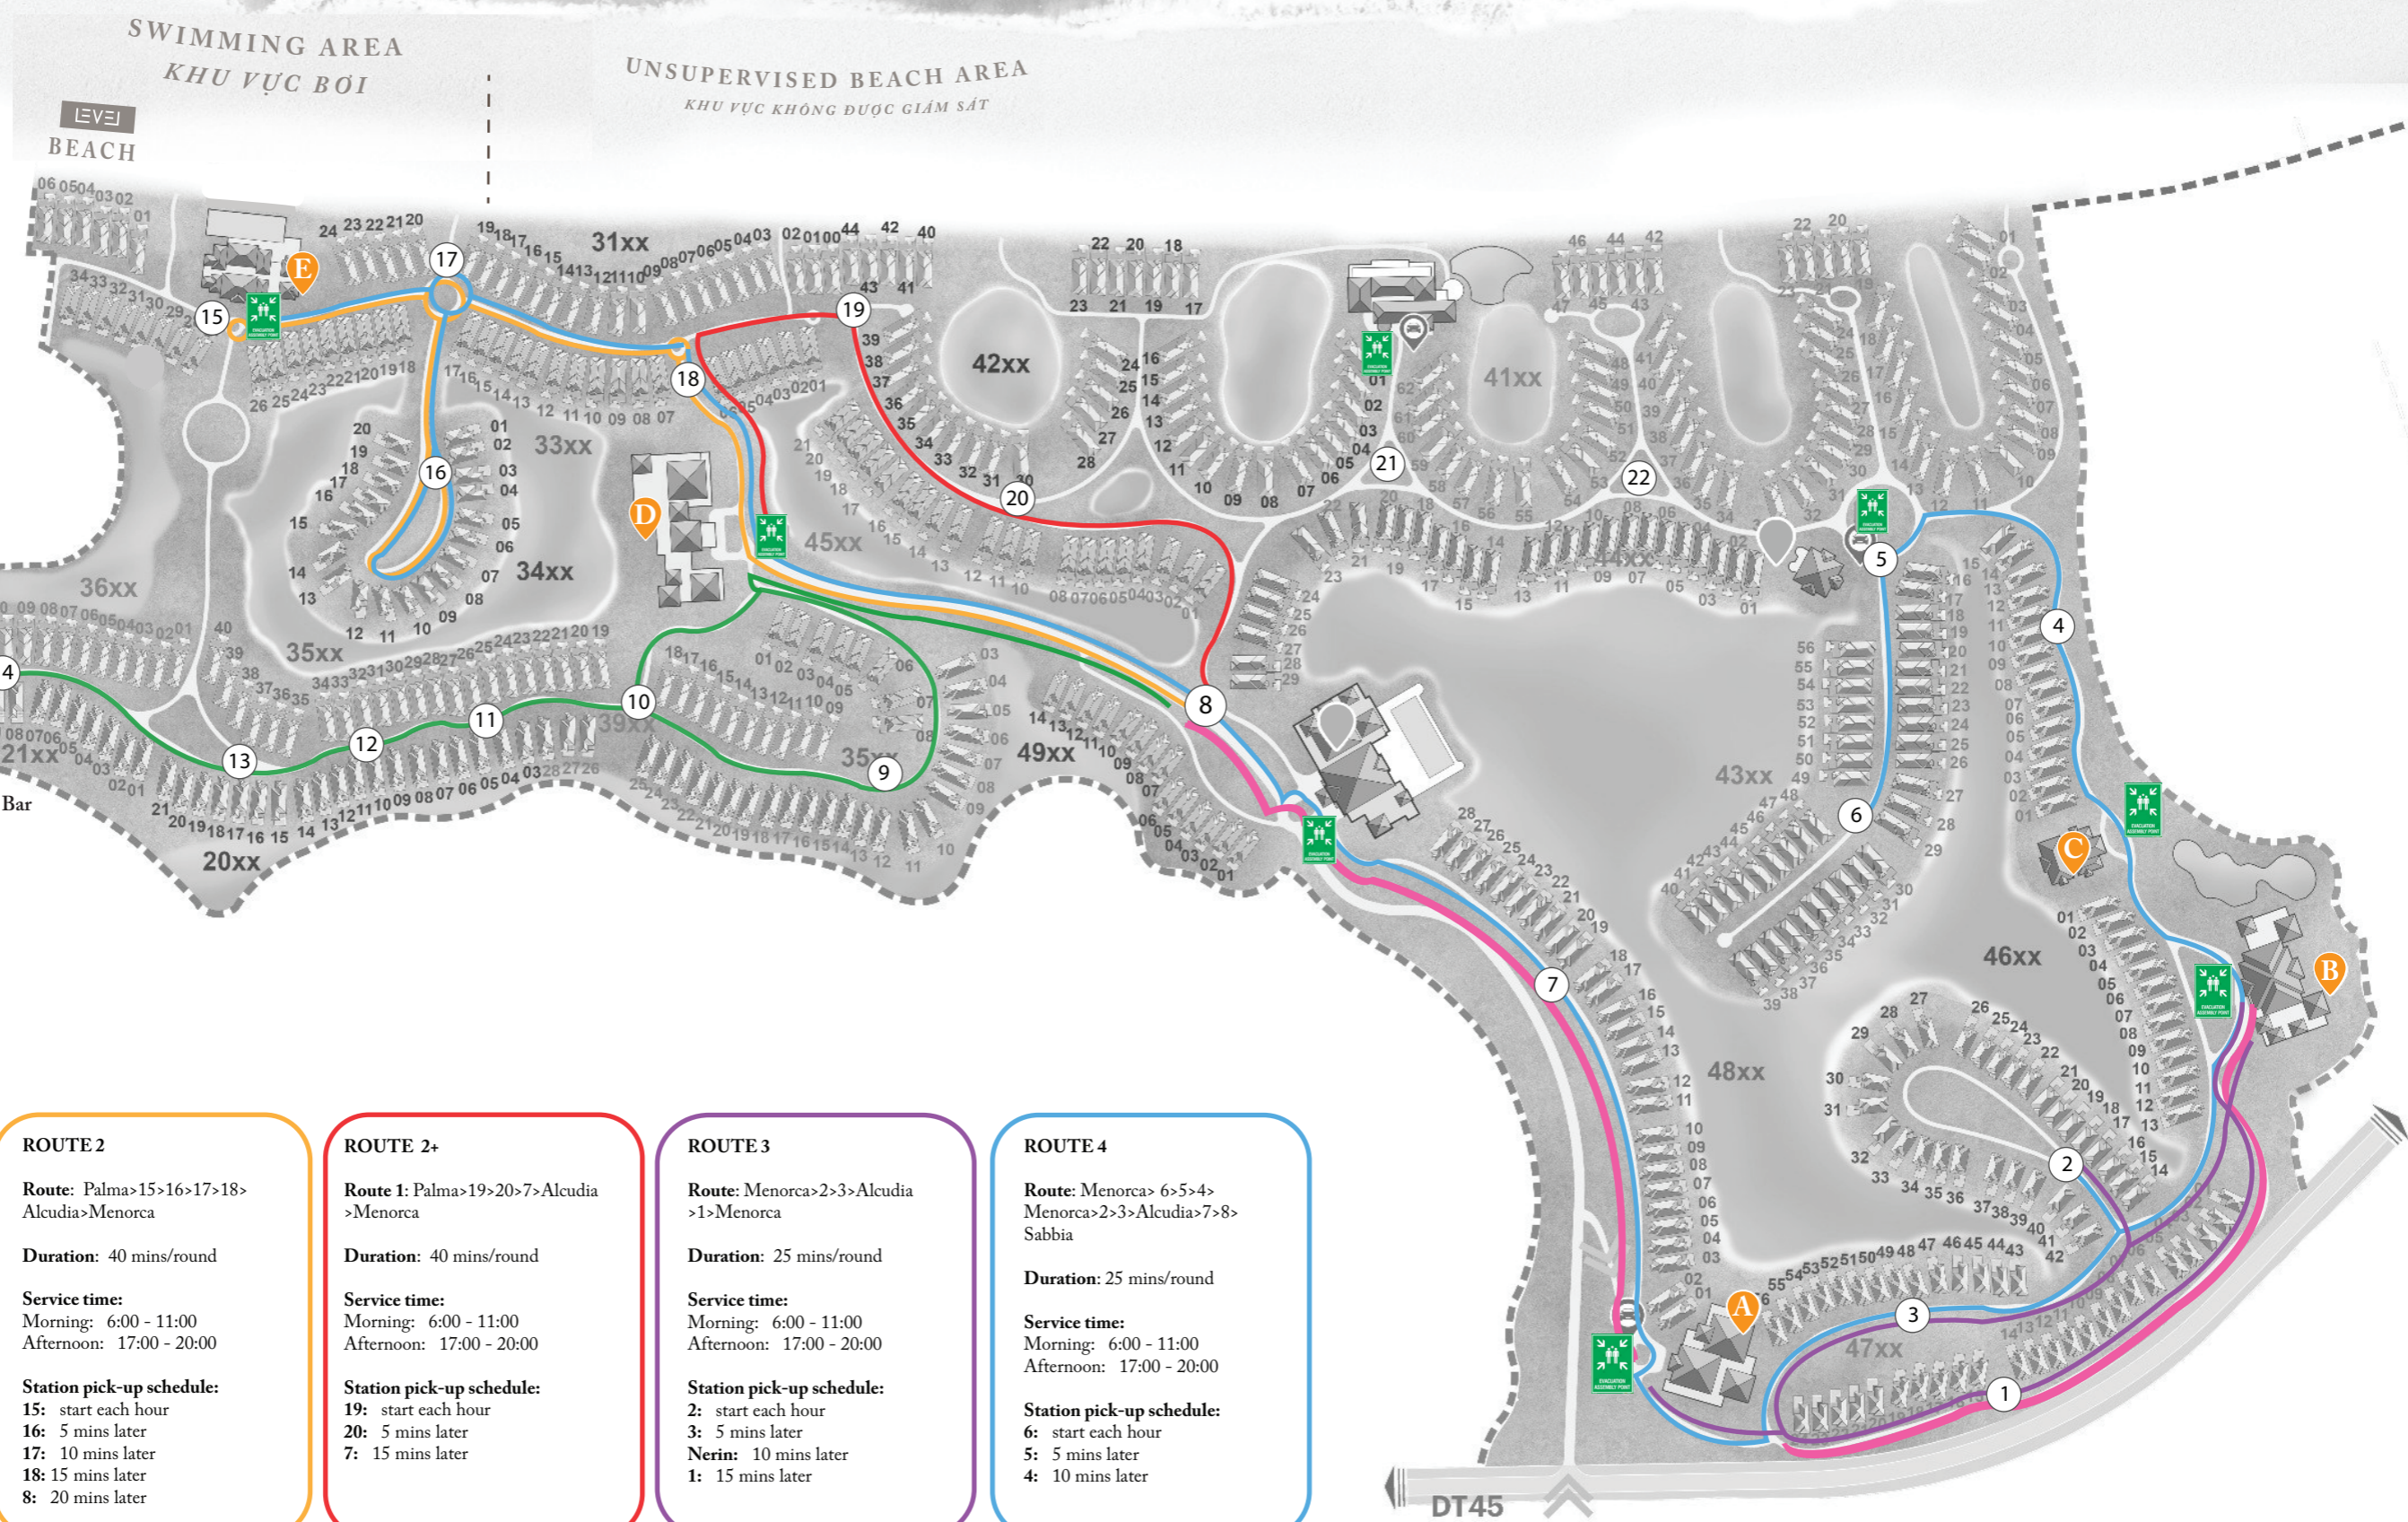

- **A ALCUDIA**
  - Main Lobby & Reception
    Sảnh chính & Lễ tân
  - Elyxr Bar
- **B MENORCA**
  - Casa Nostra Restaurant
    Nhà hàng Ý Casa Nostra
  - Jarana Buffet Restaurant
    Nhà hàng buffet Jarana
  - 1982 Sports & Fun Bar
  - Kidsdom
    Câu lạc bộ trẻ em Kidsdom
  - 1 Adult Pool
    Hồ bơi người lớn
  - 1 Kids Pool
    Hồ bơi trẻ em
- **C YHI SPA & GYM**
- **D PALMA**
  - Doki Doki Restaurant
    Nhà hàng Nhật Doki Doki
  - Food Market Restaurant
    Nhà hàng buffet Food Market
  - The Level Reception, Lounge & Bar
    Lễ tân The Level
- **E SABBIA**
  - Cape Nao Pool & Beach Bar
    Câu lạc bộ biển Cape Nao
  - The Pool
    Hồ bơi
  - Beach
    Bãi biển

ROUTE 1

Route: 9>10>11>12>13>14>Alcudia>Menorca

Duration: 40 mins/round

Service time:
Morning: 6:00 - 11:00
Afternoon: 17:00 - 20:00

Station pick-up schedule:
9+10: start each hour
11+12+13: 5 mins later
14: 10 mins later

ROUTE 2

Route: Palma>15>16>17>18>Alcudia>Menorca

Duration: 40 mins/round

Service time:
Morning: 6:00 - 11:00
Afternoon: 17:00 - 20:00

Station pick-up schedule:
15: start each hour
16: 5 mins later
17: 10 mins later
18: 15 mins later
8: 20 mins later

ROUTE 2+

Route 1: Palma>19>20>7>Alcudia>Menorca

Duration: 40 mins/round

Service time:
Morning: 6:00 - 11:00
Afternoon: 17:00 - 20:00

Station pick-up schedule:
19: start each hour
20: 5 mins later
7: 15 mins later

ROUTE 3

Route: Menorca>2>3>Alcudia>1>Menorca

Duration: 25 mins/round

Service time:
Morning: 6:00 - 11:00
Afternoon: 17:00 - 20:00

Station pick-up schedule:
2: start each hour
3: 5 mins later
Nerin: 10 mins later
1: 15 mins later

ROUTE 4

Route: Menorca>6>5>4>Menorca>2>3>Alcudia>7>8>Sabbia

Duration: 25 mins/round

Service time:
Morning: 6:00 - 11:00
Afternoon: 17:00 - 20:00

Station pick-up schedule:
6: start each hour
5: 5 mins later
4: 10 mins later

ROUTE: 1 & 2+

Route: 8>7>Alcudia>1>Menorca

» Check-in entrance - *Lối vào sảnh chính*

Evacuation Assembly Point - *Điểm tập kết sơ tán*

HOTEL INFORMATION